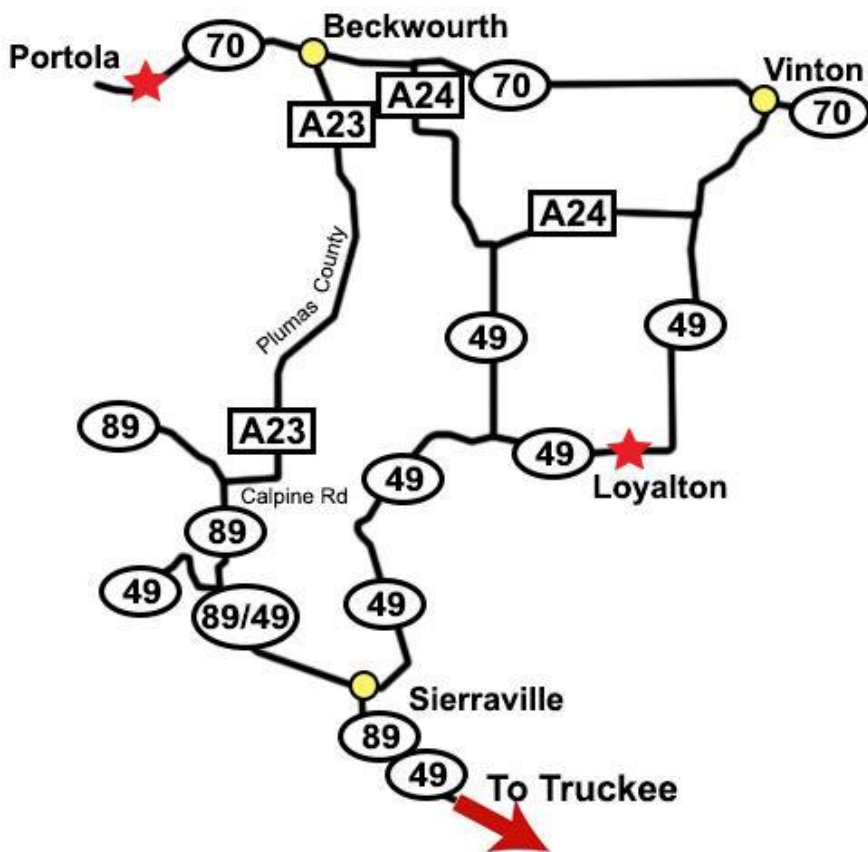

www.shootcyssa.com[®]

6TH SERIES TRAPSHOOT

Sponsored by Sierra Valley Trap Team

Sierra Valley Gun Club

Plumas Co. Road A-24 ... 3.2 Miles South of CA 70

Club GPS Coordinates "39.781531, -120.314262"

Saturday, May 21, 2016

Check in: 7:30am - 8:30am

Practice Traps Open: 8am

Competition Starts: 9am

RV Parking: No hook-ups, self contained only. Call 530-993-0226 for reservations

Breakfast & lunch available

Individual Prizes - 1st, 2nd & 3rd

Varsity & Junior Varsity

Intermediate Advanced & Entry

Rookie

Shoot pins for all participants!

From Truckee:

Hwy 89 to Sierraville - appx. 30 miles

Turn left onto Hwy. 89/49 to Sattley - appx. 4 miles

Turn Right onto A-23 Westside Rd. to Hwy 70 appx. 14 miles

Turn Right onto Hwy 70 to A-24 (just past airport) appx. 2.6 miles,

Turn Right on A24 to Sierra Valley Gun Club appx. 3.2 mi.