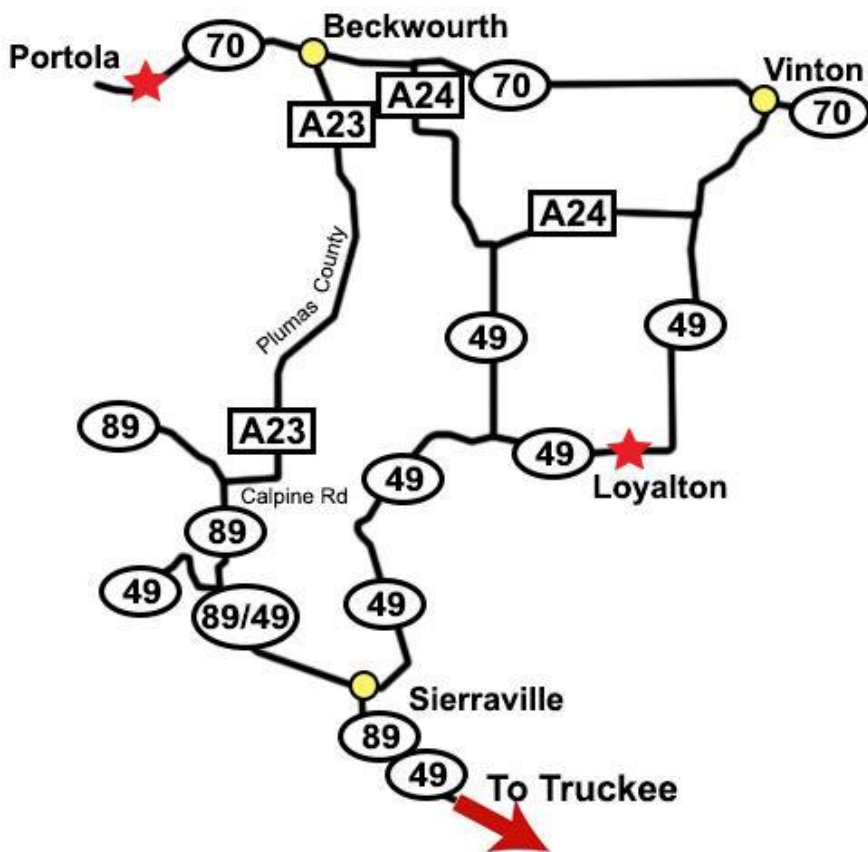

www.shootcyssa.com[®]

6TH SERIES TRAPSHOOT

Sponsored by Sierra Valley Trap Team

Sierra Valley Gun Club

Plumas Co. Road A-24 ... 3.2 Miles South of CA 70

Club GPS Coordinates "39.781531, -120.314262"

Saturday, May 30, 2015

Check in: 7:30am - 8:30am

Practice Traps Open: 8am

Competition Starts: 9am

RV Parking: No hook-ups, self contained only. Call 530-993-0226 for reservations

Breakfast & lunch available

Individual Prizes - 1st, 2nd & 3rd

Varsity & Junior Varsity

Intermediate Advanced & Entry

Rookie

Shoot pins for all participants!

From Truckee:

Hwy 89 to Sierraville - appx. 30 miles

Turn left onto Hwy. 89/49 to Sattley - appx. 4 miles

Turn Right onto A-23 Westside Rd. to Hwy 70 appx. 14 miles

Turn Right onto Hwy 70 to A-24 (just past airport) appx. 2.6 miles,

Turn Right on A24 to Sierra Valley Gun Club appx. 3.2 mi.